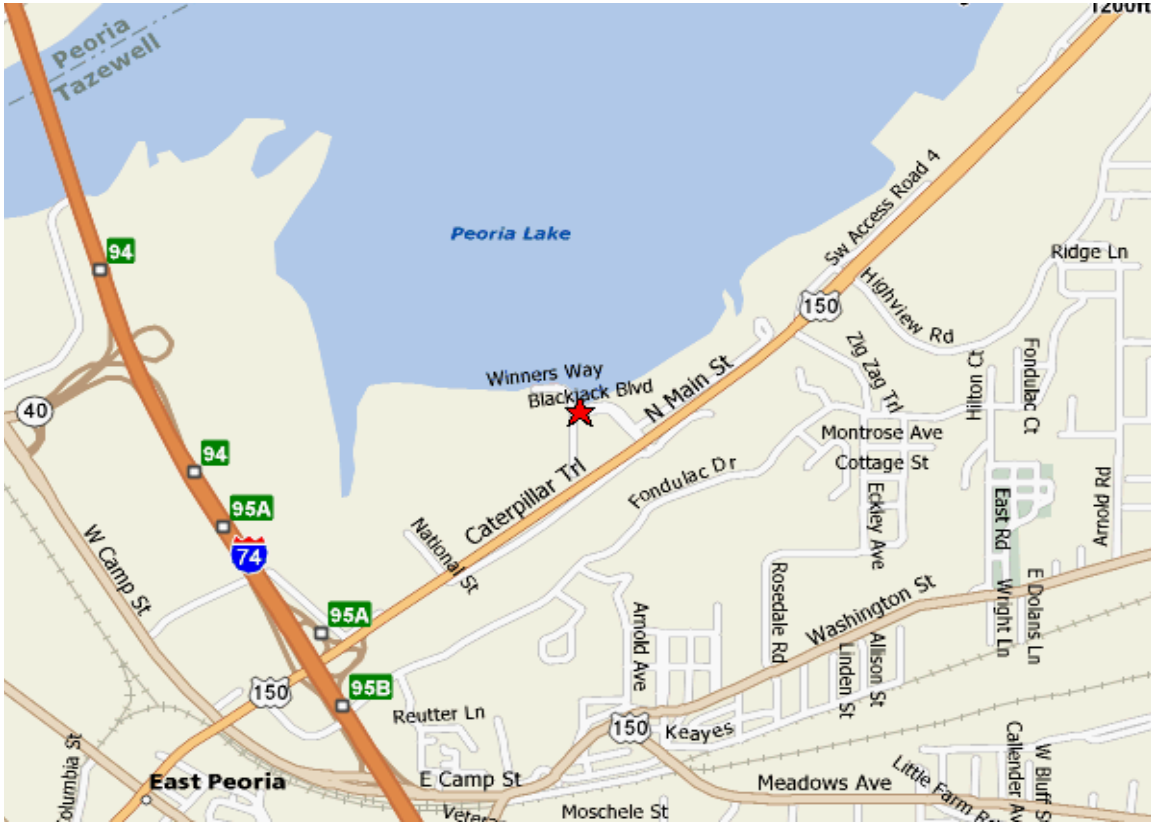

PAR-A-DICE HOTEL
21 Blackjack Blvd.
East Peoria, IL 61611
(800)727-2342

FROM WEST: Take I-74 going East to Exit 95

FROM NORTH & EAST: Stay on I-74 going West. Take Exit 95.

FROM SOUTH: Take I-155 to I-74 West. Stay on I-74 West. Take Exit 95