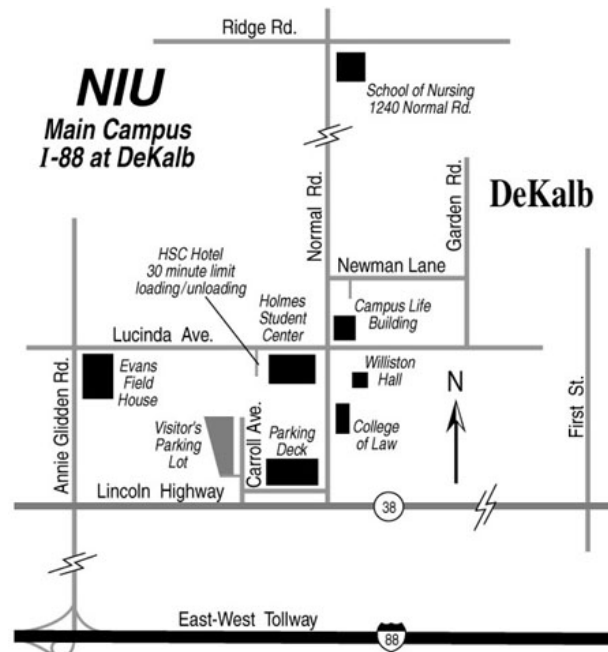

Northern Illinois University Maps & Driving Directions

Visitor Lot Parking $5 (located on Carroll Avenue)